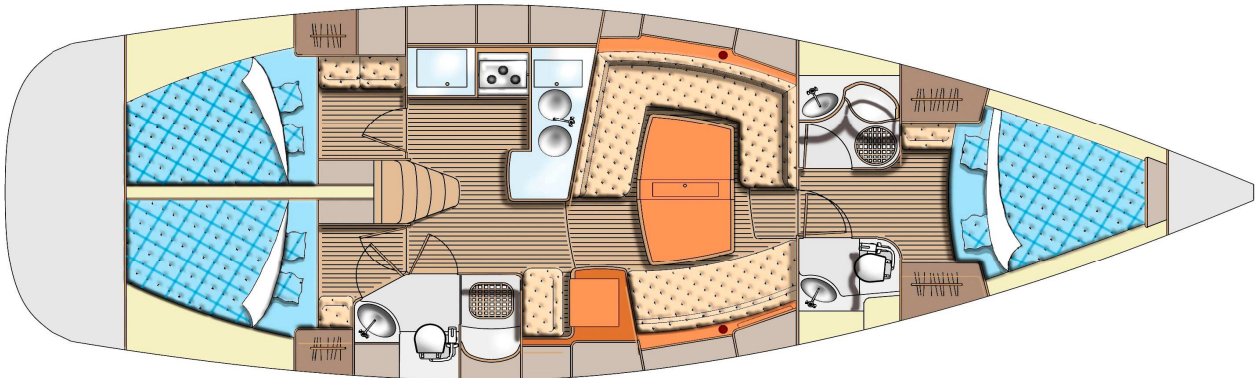

MODEL	434	Hull No. 268
ESTIMATED HANDOVER MONTH	Due Mid May @ Swanwick	

Elan Impression 434/268 is a three cabin version with a white hull and grey boot top.  
**PICTURE IS OF A SISTERSHIP**

ITEM DESCRIPTION		QTY	SUPPLIER NAME	RRP (2009) EX VAT
<b>Basic Boat</b>				
1	Yacht to standard specification	1	Elan	140865
2	Delivery to Swanwick, Southampton or Tollesbury, Essex	1	Premier	10330
10	Premier pack	1	Elan	5483
11	Teak on cockpit floor	1	Elan	Standard
12	Teak on cockpit seats	1	Elan	Standard
13	Companionway and saloon step lights	1	Elan	Pack
15	Deck light	1	Elan	Pack
19	Additional reading lights	1	Elan	Pack
20	230V Sockets in each cabin, toilet and saloon	1	Elan	Standard
22	Cooker and sink covers	1	Elan	Pack
23	Refrigerator	1	Elan	Standard
25	Shore supply with cable	1	Elan	Standard
28	Transom hot water shower	1	Elan	Standard
29	Holding tank with macerator pump	1	Elan	Pack
30	Hot water system	1	Elan	Standard
32	Electric shower pump out in heads	1	Elan	Pack
33	Battery charger	1	Elan	Standard
87	Harken winches	1	Elan	Standard
93	Rod kicker	1	Elan	Standard
95	Adjustable genoa cars	1	Elan	Standard
96	Mainsheet traveller on coach roof	1	Elan	Standard
99	Deck light	1	Elan	Standard
108	Transom fender	1	Elan	Standard
110	Electric windlass	1	Elan	1230
112	Spring cleats	1	Elan	Standard
109	Bow thruster	1	Elan	3253
<b>Premier Equipment</b>				
500	Commissioning	1	Premier	5398
501	Antifouling	1	Premier	869
908	Two fire extinguishers	1	Premier	Standard
916	Windex	1	Premier	Standard