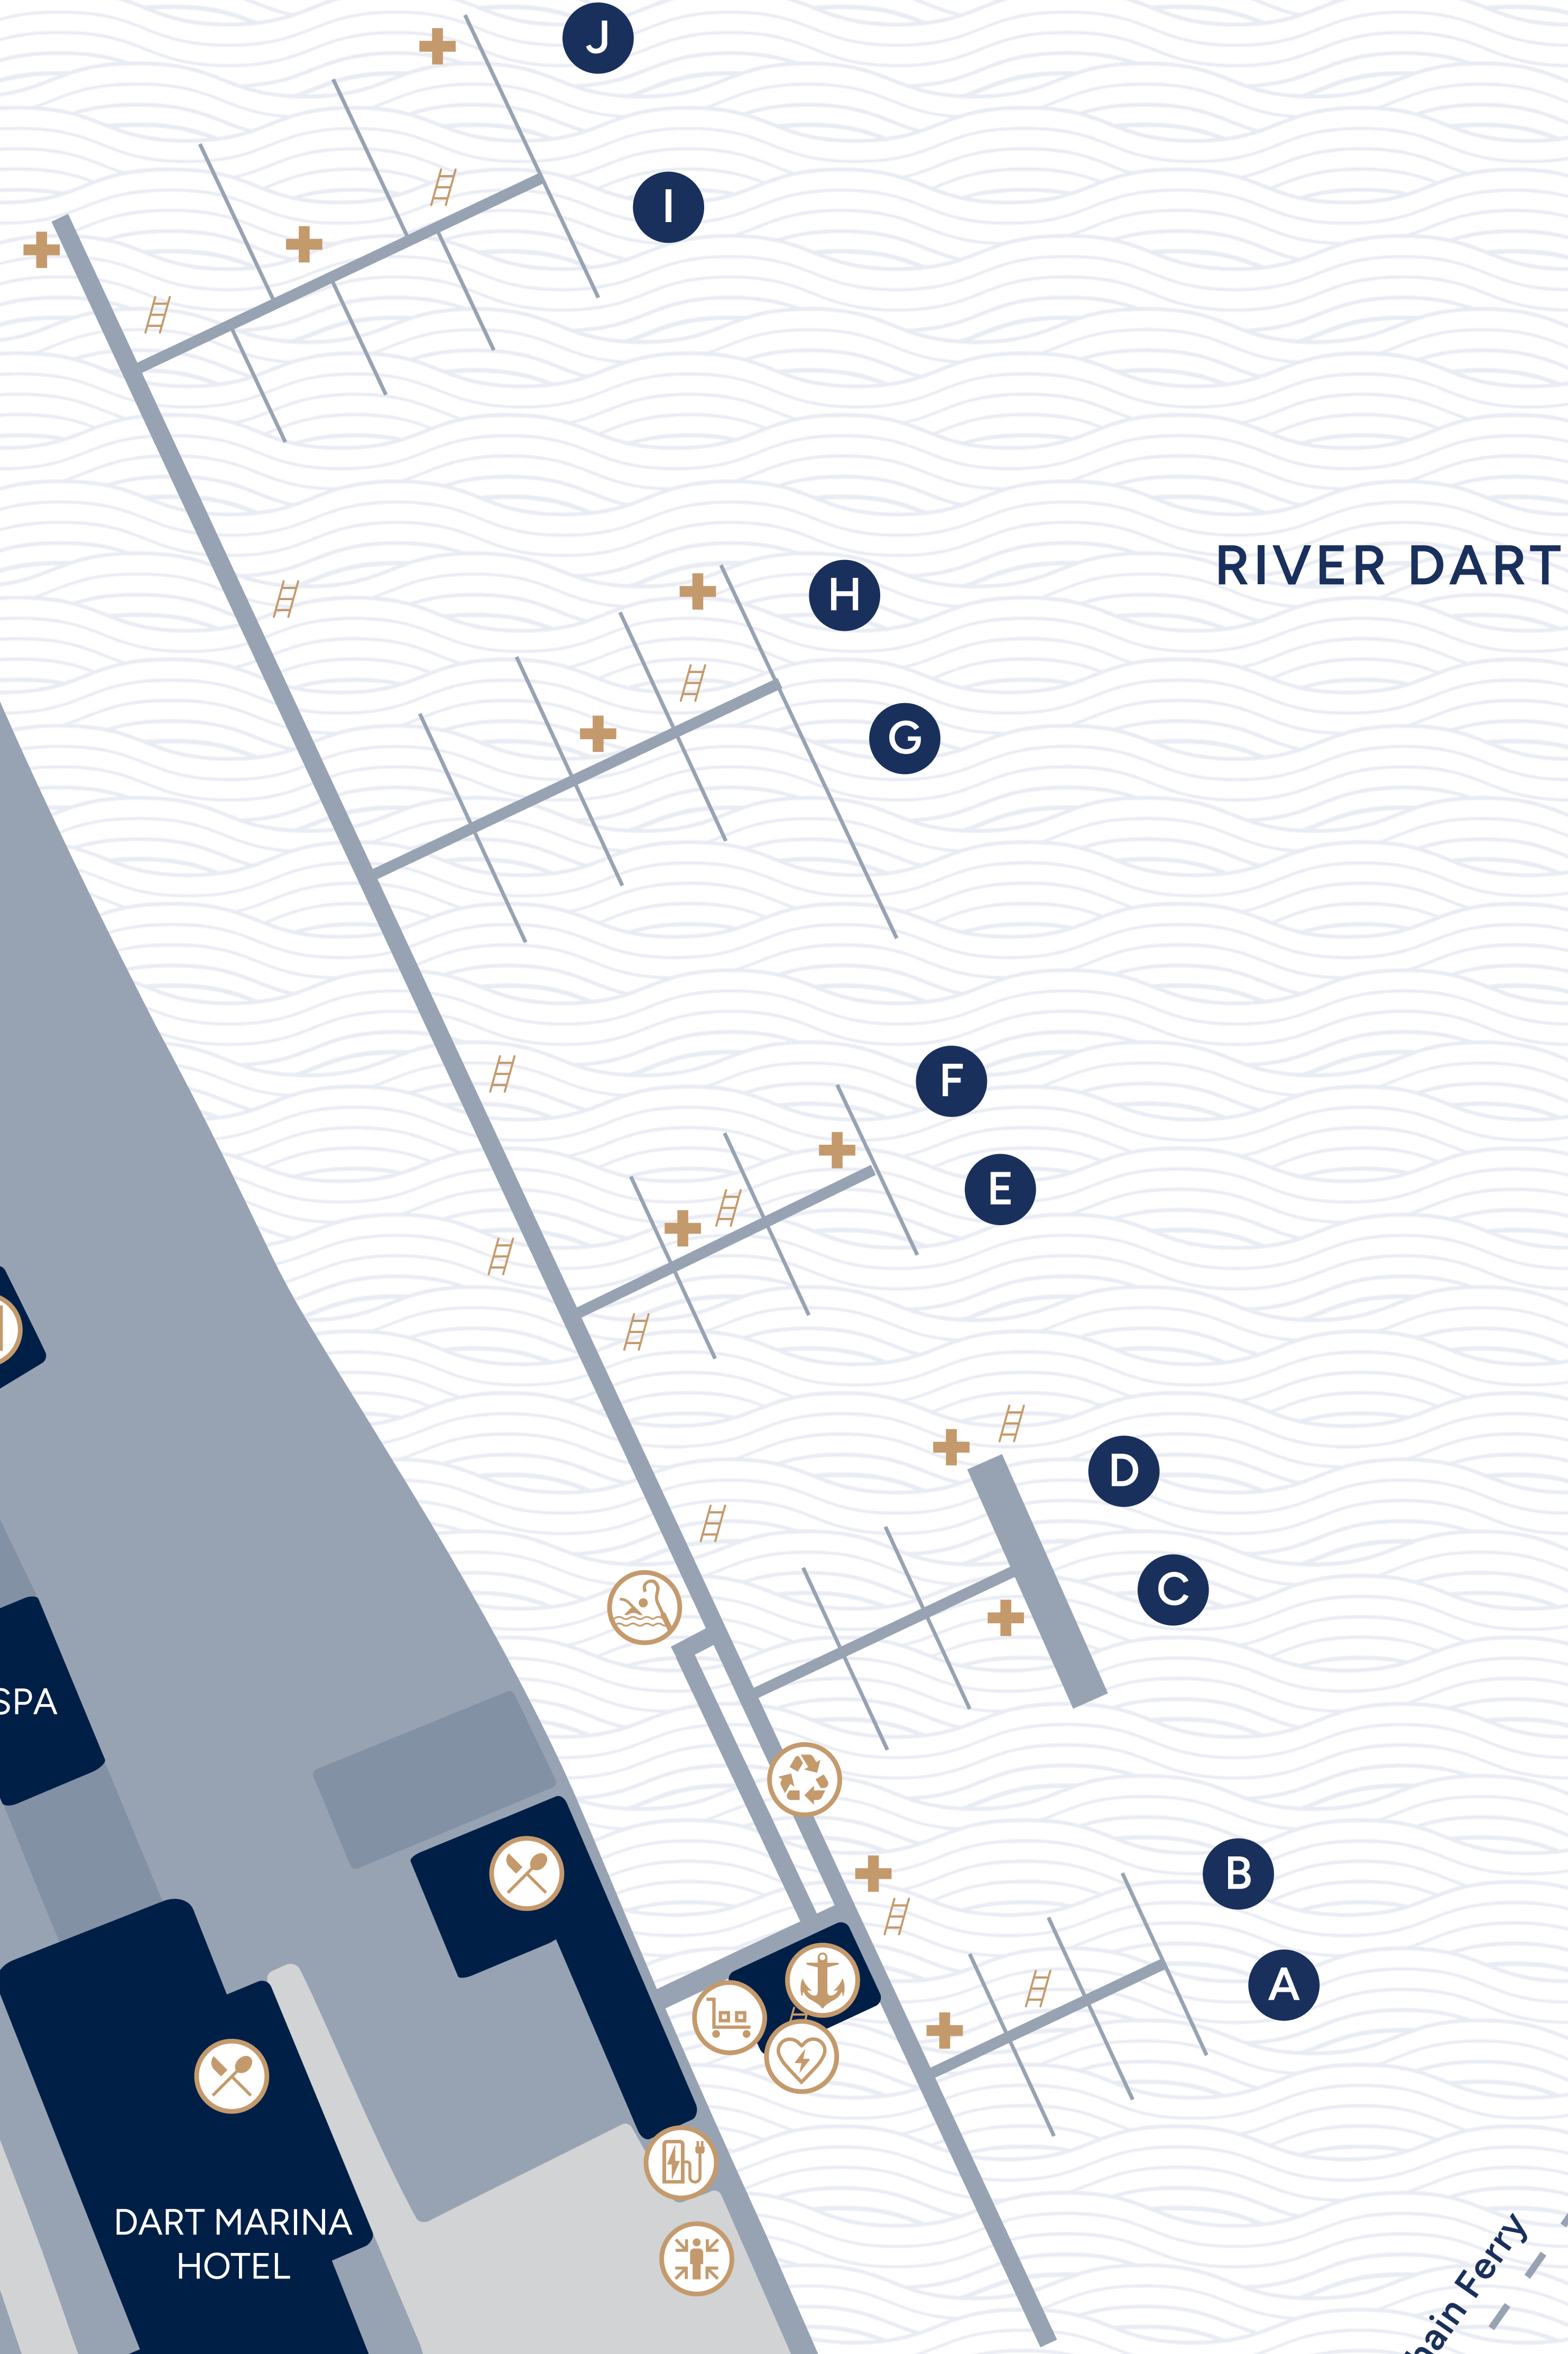

FLOATERS ROAD

BEATTY WAY

FLOATERS ROAD

FLOATERS ROAD

SPA

DART MARINA HOTEL

P

- MARINA RECEPTION
- PUBLIC PARKING
- VEHICLE CHARGING
- RESTAURANT
- TOILETS

**EMERGENCY**

- ASSEMBLY POINT
- DEFIBRILLATOR
- SAFETY LADDERS
- SAFETY BOX
- REACH & RESCUE POLE

**MEMBER FACILITIES**

- TOILETS & SHOWERS
- TROLLEY PARK
- LAUNDRY
- RECYCLING BINS